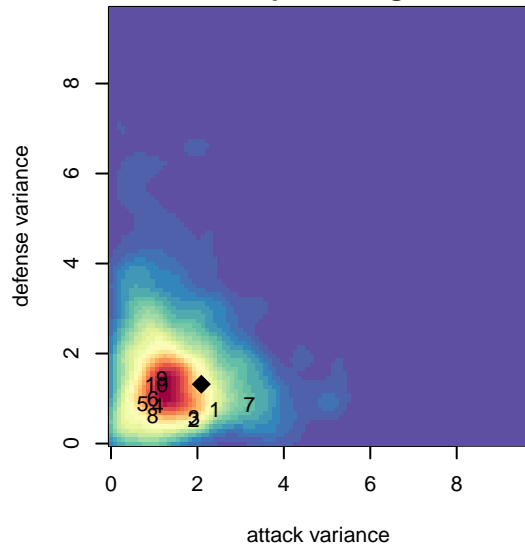

Blackhills FC Black G01

Blackhills FC
 Olympia, WA
 G01 total strength=920
 attack=1.46 defense=1.57
 fall league = RCL G01 Div 4
 spr league = Win RCL G01 Div 4

alt names used:
 Blackhills FC Black G01
 Blackhills FC G01 Black

Blackhills FC Black G01
 Dots are actual minus expected GF (blue circles) and GA (red triangles).
 Blue line is smoothed change in attack strength. Red is smoothed change in defense strength.

**attack and defense variance (black dot)
relative to other teams
and top 10 in region**