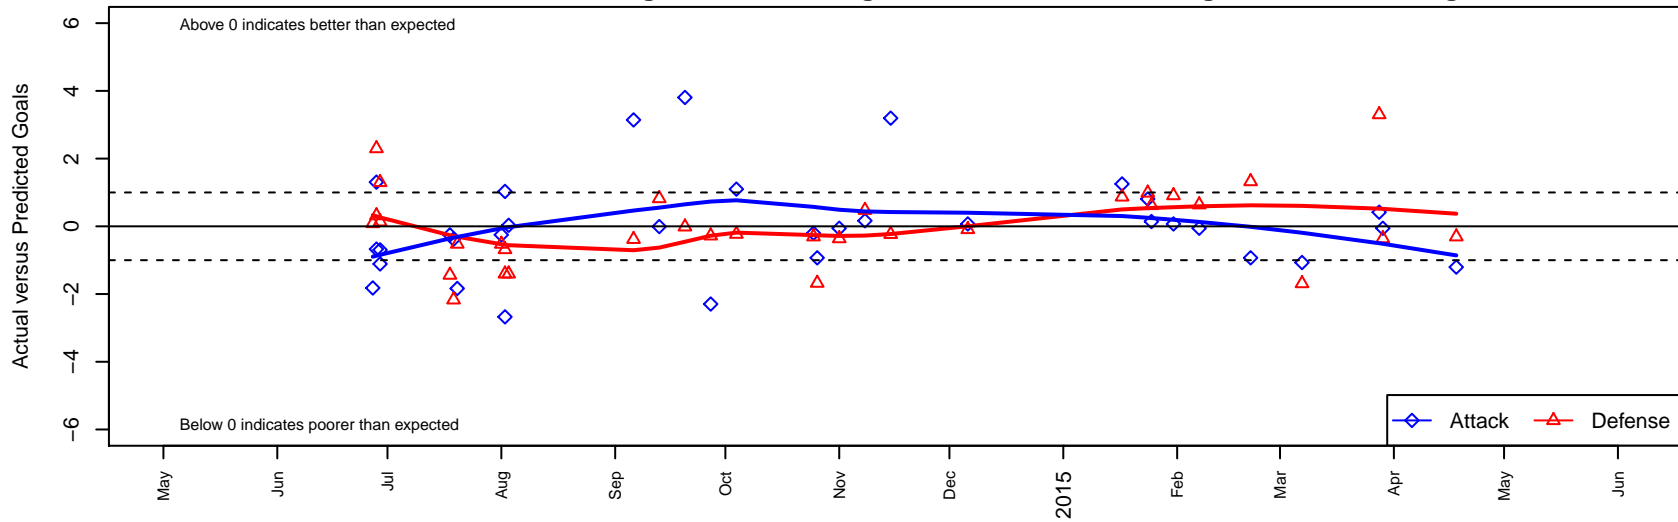

Blackhills FC Black G01

Blackhills FC
 Olympia, WA
 G01 total strength=920
 attack=1.46 defense=1.57
 fall league = RCL G01 Div 4
 spr league = Win RCL G01 Div 4

alt names used:
 Blackhills FC Black G01
 Blackhills FC G01 Black

Blackhills FC Black G01
 Dots are actual minus expected GF (blue circles) and GA (red triangles).
 Blue line is smoothed change in attack strength. Red is smoothed change in defense strength.

**attack and defense variance (black dot)
relative to other teams
and top 10 in region**