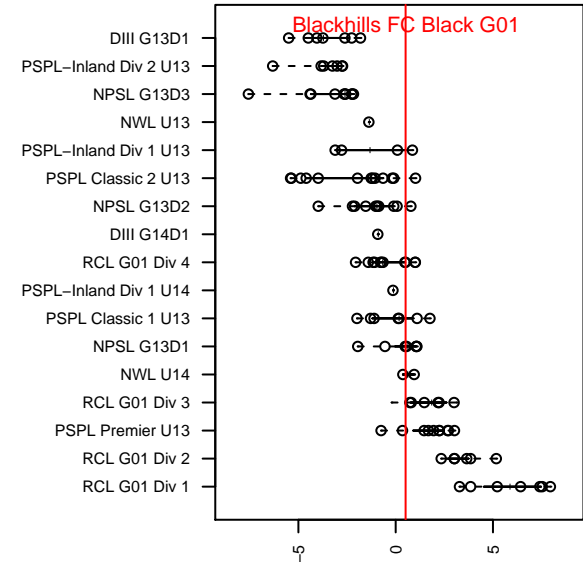

**attack and defense rating
relative to others at age
and all opponents in last 13 months**